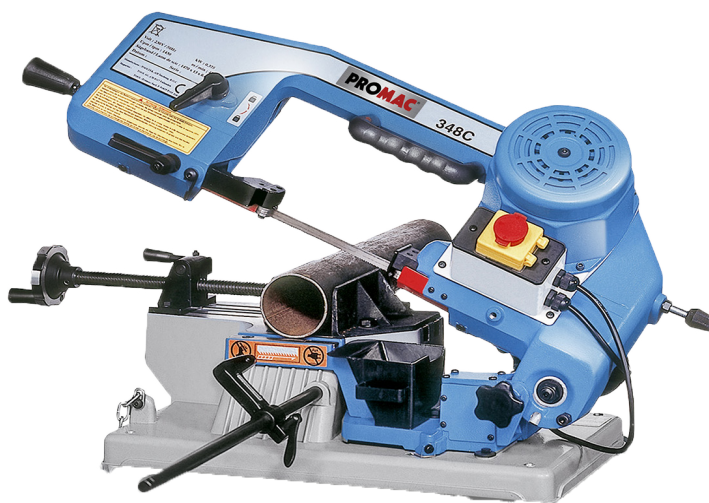

348C

PORTABLE BAND SAW

EAN : 7612375521474

Warranty : 2 years

Range: P

DESCRIPTION

- Spring-assisted descent, adjustable to 3 positions
- Ribbon guided by ball bearings
- Quick-release vice
- Bow swivels 45° to the right

Link to spare parts

SUPPLIED WITH

- 1 x 1470 x 12.7 x 0.64 mm tape
- 1 x Adjustable length stop

Motor power (V/kW)	230 / 0.38	Cutting angle adjustment	45° to the right
Vise opening (mm)	190	Noise level (db)	60
Blade speed (m/min)	45	Dimensions (mm)	735 x 395 x 460
Saw blade (mm)	1467 x 13 x 0.65	Weight (kg)	23

ACCESSORIES

Ref : According to TPI
1470 x 12.7 x 0.64 mm

Ref : 10048
Stand