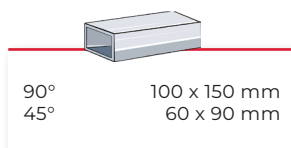

348C

PORTABLE BAND SAW

EAN : 7612375521474

Warranty : 2 years

Range: P

DESCRIPTION

- Spring-assisted descent, adjustable to 3 positions
- Ribbon guided by ball bearings
- Quick-release vice
- Bow swivels 45° to the right

Link to spare parts

SUPPLIED WITH

- 1 x 1470 x 12.7 x 0.64 mm tape
- 1 x Adjustable length stop

Motor power (V/kW)	230 / 0.38	Cutting angle adjustment	45° to the right
Vise opening (mm)	190	Noise level (db)	60
Blade speed (m/min)	45	Dimensions (mm)	735 x 395 x 460
Saw blade (mm)	1467 x 13 x 0.65	Weight (kg)	23

ACCESSORIES

Ref : According to TPI
1470 x 12.7 x 0.64 mm

Ref : 10048
Stand