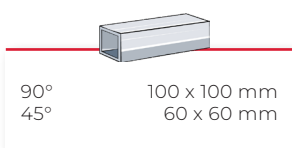

348C

PORTABLE BAND SAW

EAN : 7612375521474

Warranty : 2 years

Range: P

DESCRIPTION

- Spring-assisted descent, adjustable to 3 positions
- Ribbon guided by ball bearings
- Quick-release vice
- Bow swivels 45° to the right

Link to spare parts

SUPPLIED WITH

- 1 x 1470 x 12.7 x 0.64 mm tape
- 1 x Adjustable length stop

Motor power (V/kW)	230 / 0.38	Cutting angle adjustment	45° to the right
Vise opening (mm)	190	Noise level (db)	60
Blade speed (m/min)	45	Dimensions (mm)	735 x 395 x 460
Saw blade (mm)	1467 x 13 x 0.65	Weight (kg)	23