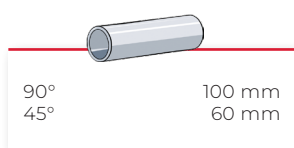

348C

PORTABLE BAND SAW

EAN : 7612375521474

Warranty : 2 years

Range: P

DESCRIPTION

- Spring-assisted descent, adjustable to 3 positions
- Ribbon guided by ball bearings
- Quick-release vice
- Bow swivels 45° to the right

Link to spare parts

SUPPLIED WITH

- 1 x 1470 x 12.7 x 0.64 mm tape
- 1 x Adjustable length stop

Motor power (V/kW)	230 / 0.38	Cutting angle adjustment	45° to the right
Vise opening (mm)	190	Noise level (db)	60
Blade speed (m/min)	45	Dimensions (mm)	735 x 395 x 460
Saw blade (mm)	1467 x 13 x 0.65	Weight (kg)	23