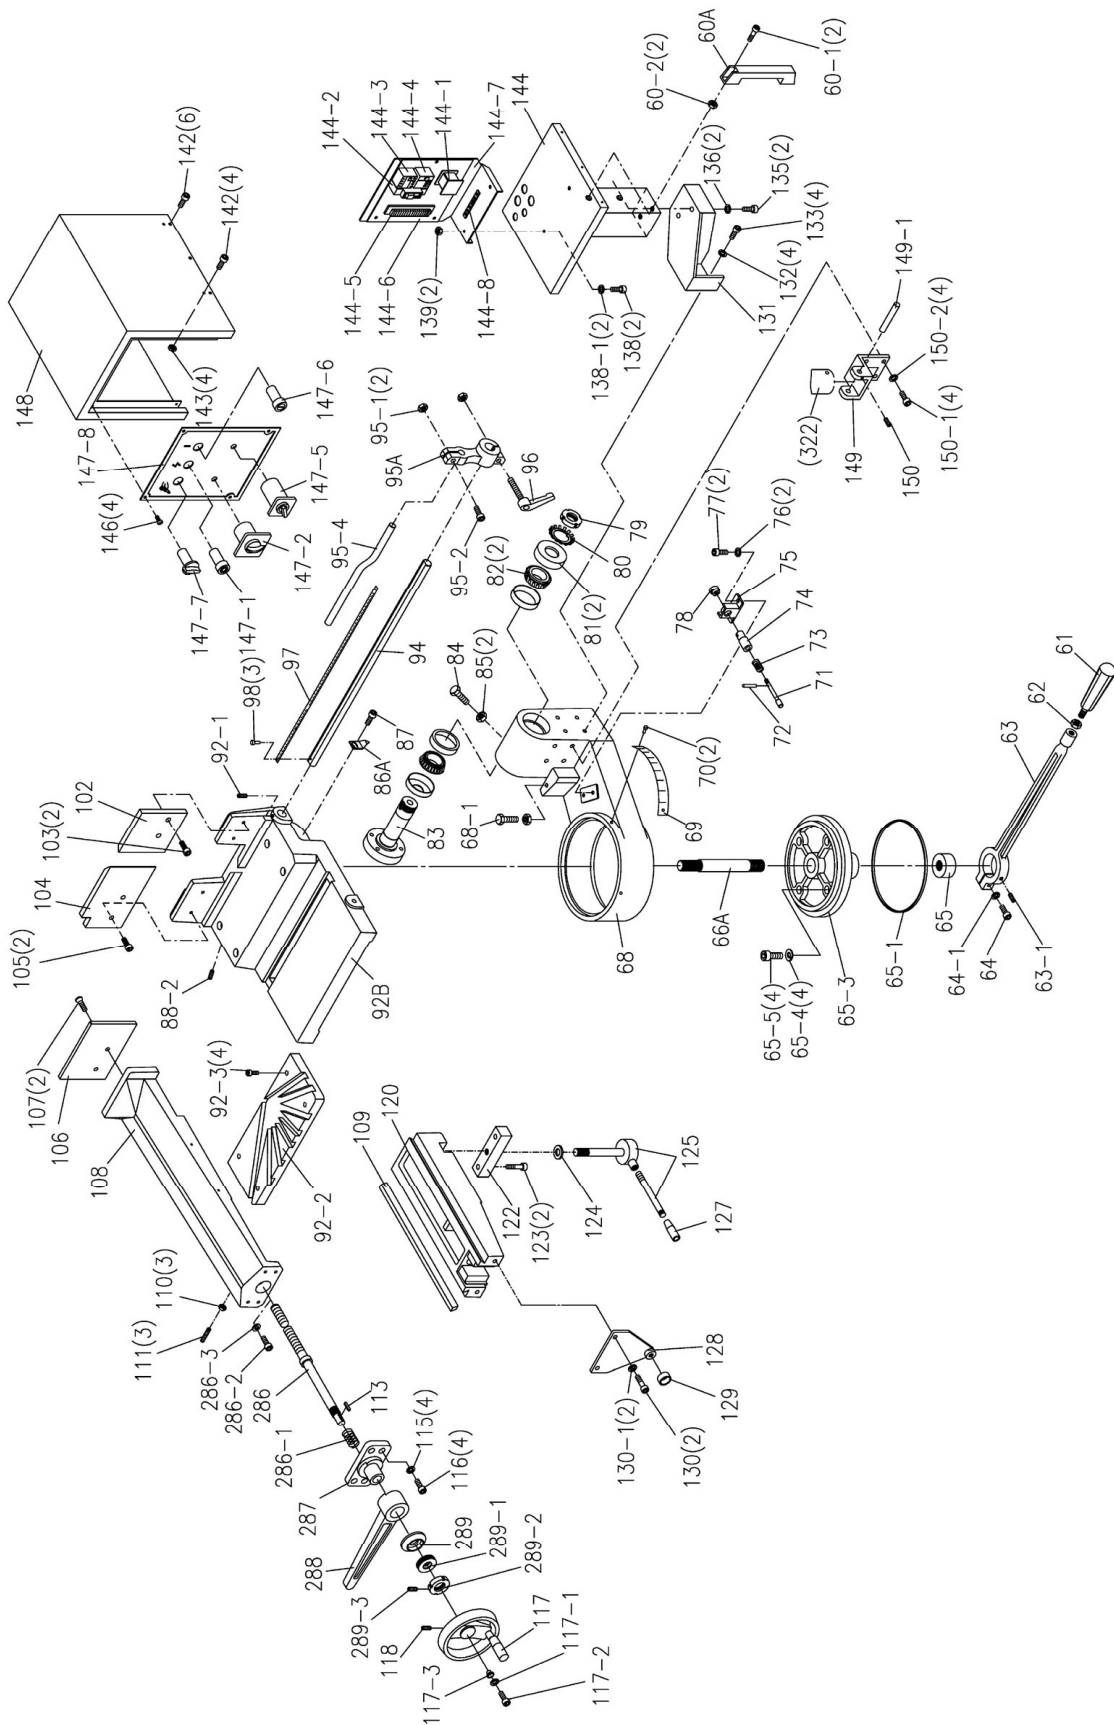

Ersatzteilzeichnung / Vues éclatées