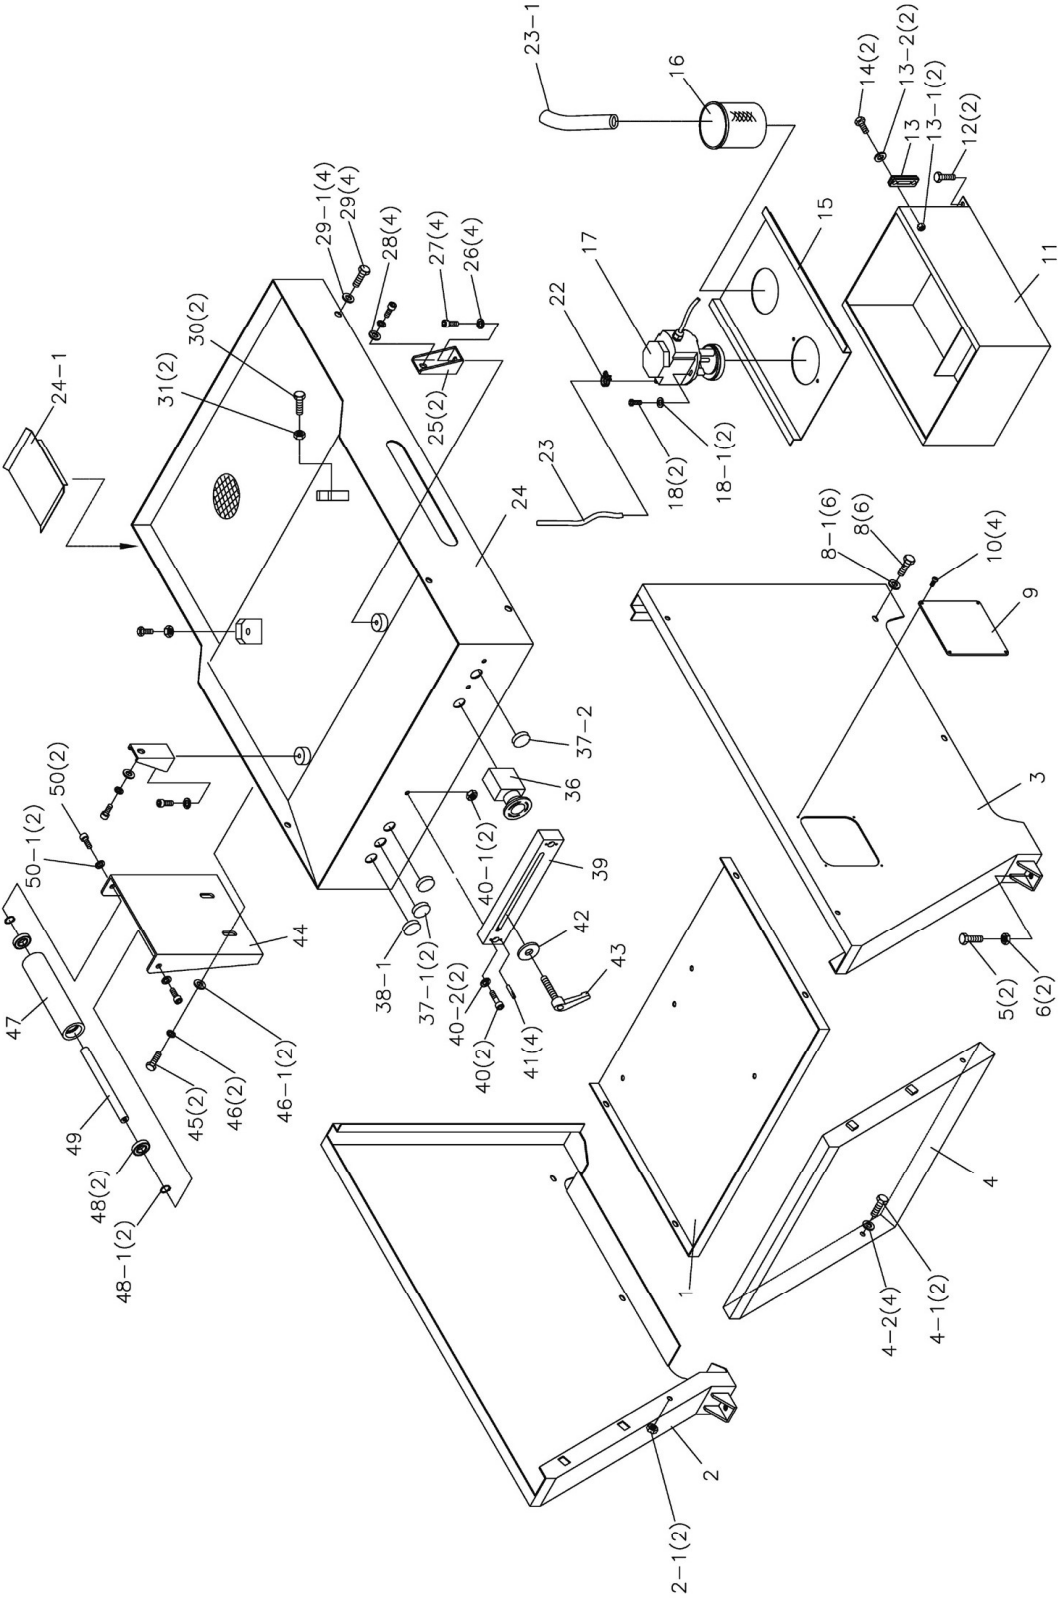

Ersatzteilzeichnung / Vues éclatées