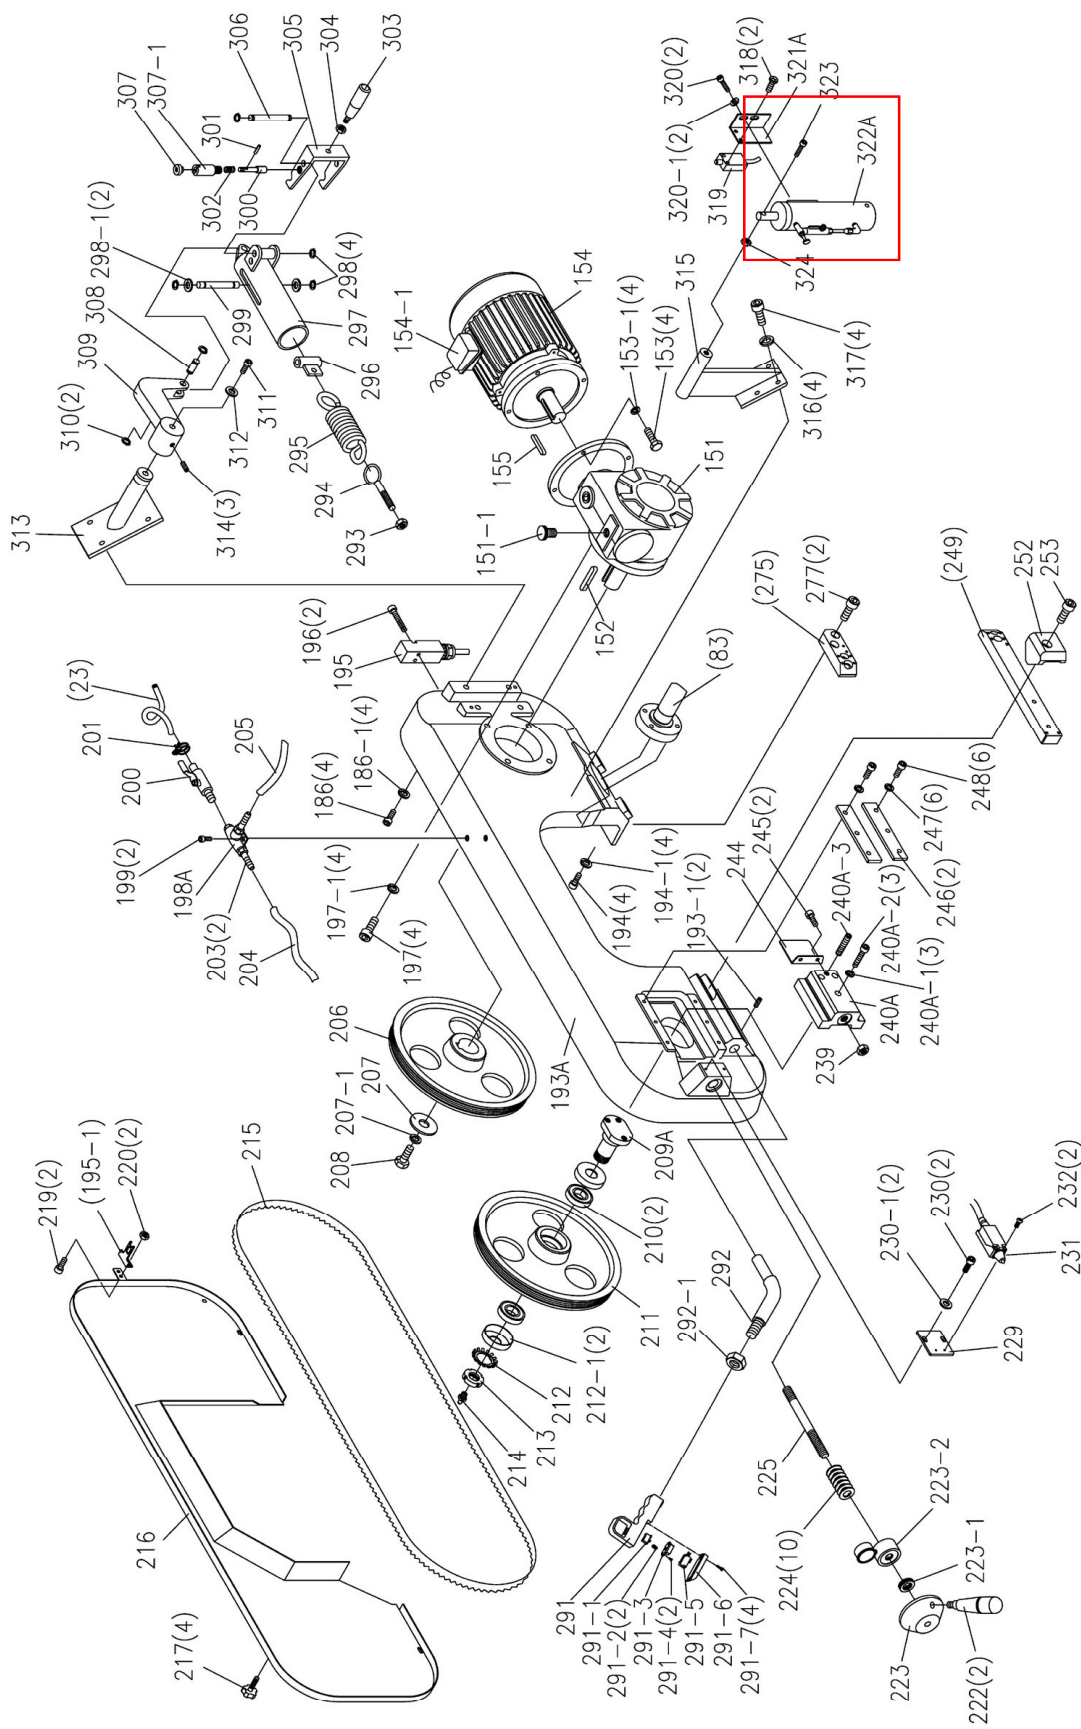

Ersatzteilzeichnung / Vue éclatée