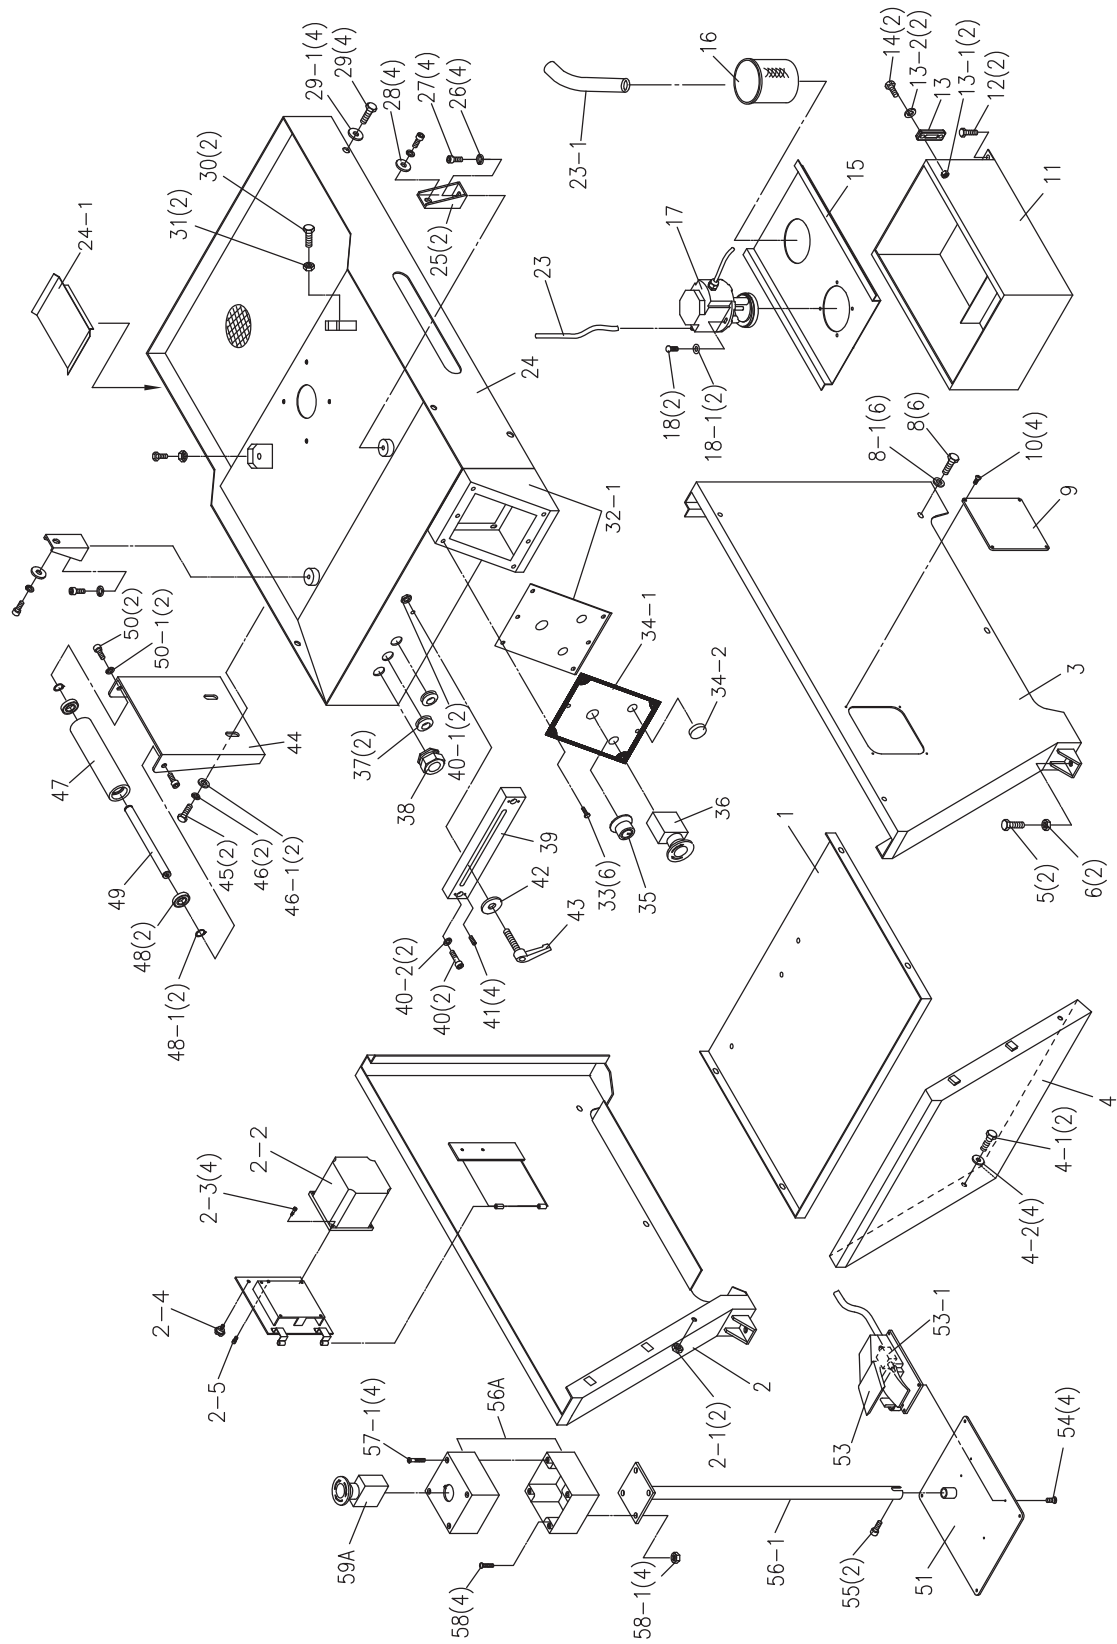

SX-823DGSVI

SX-827DGSVI