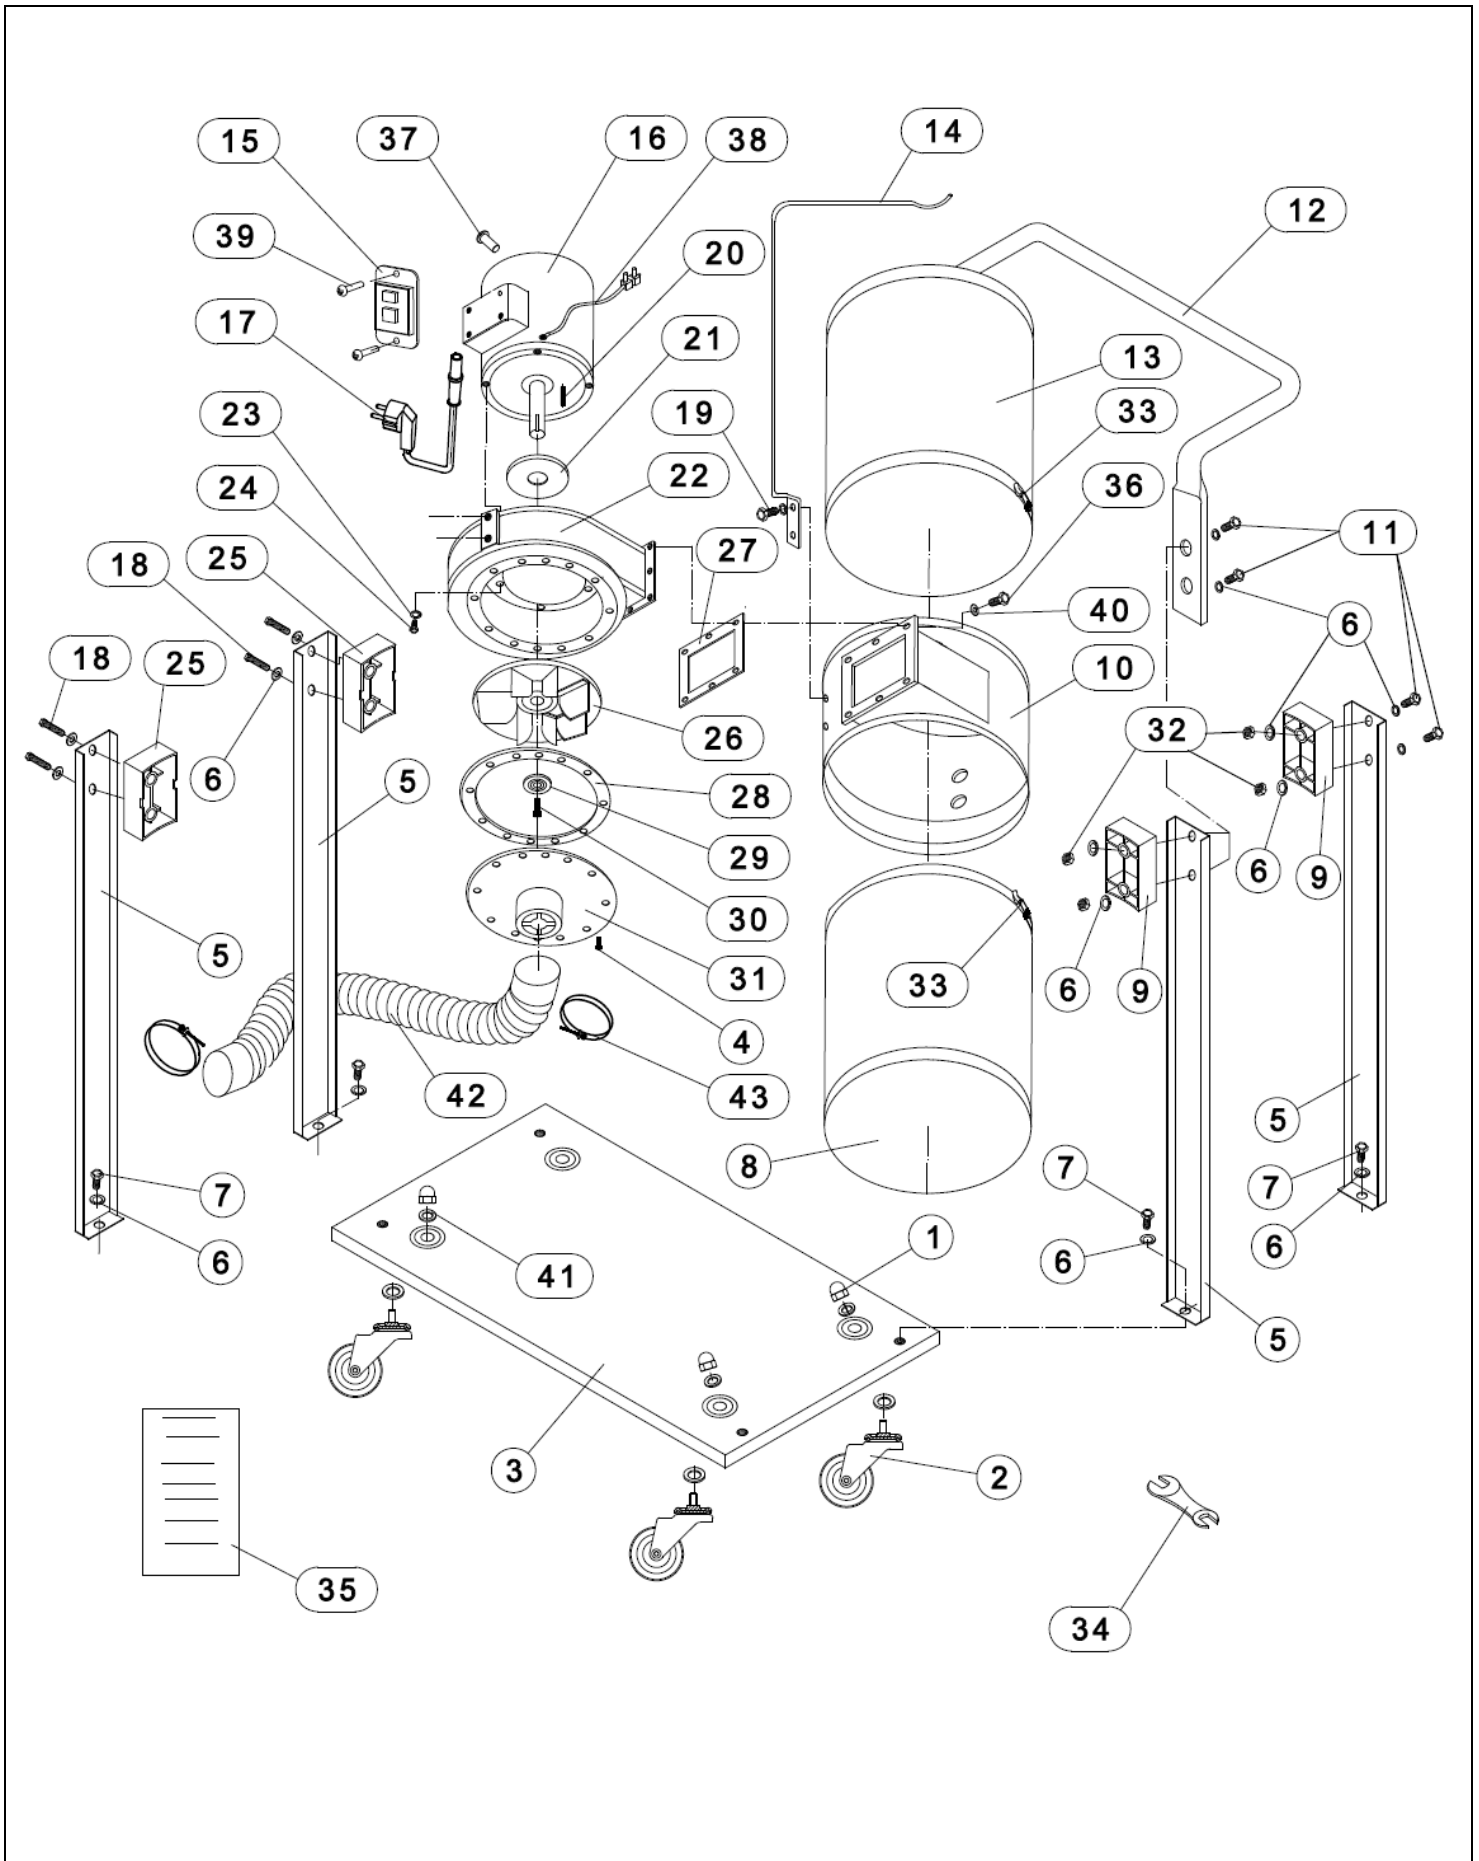

JET

DC-900A

DUST COLLECTOR

10001051MA

~230V, 50Hz

PARTS LIST

JPW (TOOL) AG

Tämperlistrasse 5

Parts List for DC-900A Dust Collector

Index No.	Part No.	Description	Size	Qty.
1	DC900A-001	Hex. Cap Nut	M8	4
2	DC900A-002	Caster	2"	4
3	DC900A-003	Base		1
4	DC900A-004	Socket Head Cap Screw	M5x8	12
5	DC900A-005	Collector Support		4
6	DC900A-006	Flat Washer	8	18
7	DC900A-007	Hex. Bolt	M8X10	6
8	DC900A-008	Collection Bag		1
9	DC900A-009	Cushion		2
10	DC900A-010	Collector		1
11	DC900A-011	Hex. Bolt	M8x45	4
12	DC900A-012	Handle		1
13	DC900A-013	Filter Bag		1
14	DC900A-014	Upper bag Support		1
15	DC900A-015	Switch	KJD12-230V	1
16	DC900A-016	Motor Complete Assembly	230V 50Hz 750W	1
	DC900A-016RC	Running Capacitor (not shown)	16µF±5%/450VAC	1
	DC900A-016-A	Junction Box		1
	DC900A-016-B	Junction Box Cover		1
	DC900A-016-C	Motor Fan (not shown)		1
	DC900A-016-D	Motor Cover		1
17	DC900A-017	Power Cord and Clamp		1
18	DC900A-018	Hex. Bolt	M8X25	4
19	DC900A-019	Hex. Bolt	M4X10	2
20	DC900A-020	Key	5x25	1
21	DC900A-021	Packing		1
22	DC900A-022	Fan housing		1
23	DC900A-023	Spring Washer	8	4
24	DC900A-024	Hex. Bolt	M8x16	4
25	DC900A-025	Cushion		2
26	DC900A-026	Impeller		1
27	DC900A-027	Packing		1
28	DC900A-028	Packing		1
29	DC900A-029	Washer		1
30	DC900A-030	Cap Screw (Left)	M6x20(Left)	1
31	DC900A-031	Inlet		1
32	DC900A-032	Nut	M8	4
33	DC900A-033	Bag clamp		2
34	DC900A-034	Wrench	10x8	1
35	DC900A-035	Manual & Part List		1
36	DC900A-036	Hex. Bolt	M6x10	6
37	DC900A-037	Pan Head Machine Screw	M4x10	4
38	DC900A-038	Ground wire		1
39	DC900A-039	Self-Tapping Screw	ST4.2x13	2
40	DC900A-040	Flat Washer	6	6
41	DC900A-041	Flat Washer	8	2
42	DC900A-042	Hose	Ø100x1500mm	1
43	DC900A-043	Hose Clamp	Ø100-115mm	2